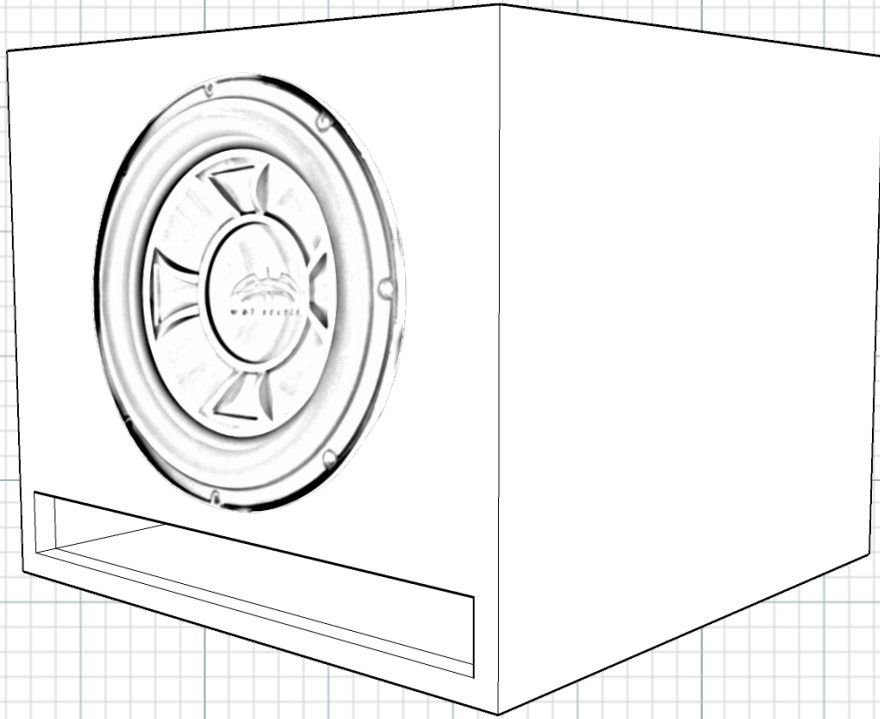

FRONT VIEW

SIDE VIEW

Vented Enclosure: 20" x 20" x 16.75" Tuning: 40 Hz

ANGLED VIEW

ANGLED VIEW

Vented Enclosure: 20" x 20" x 16.75" Tuning: 40 Hz