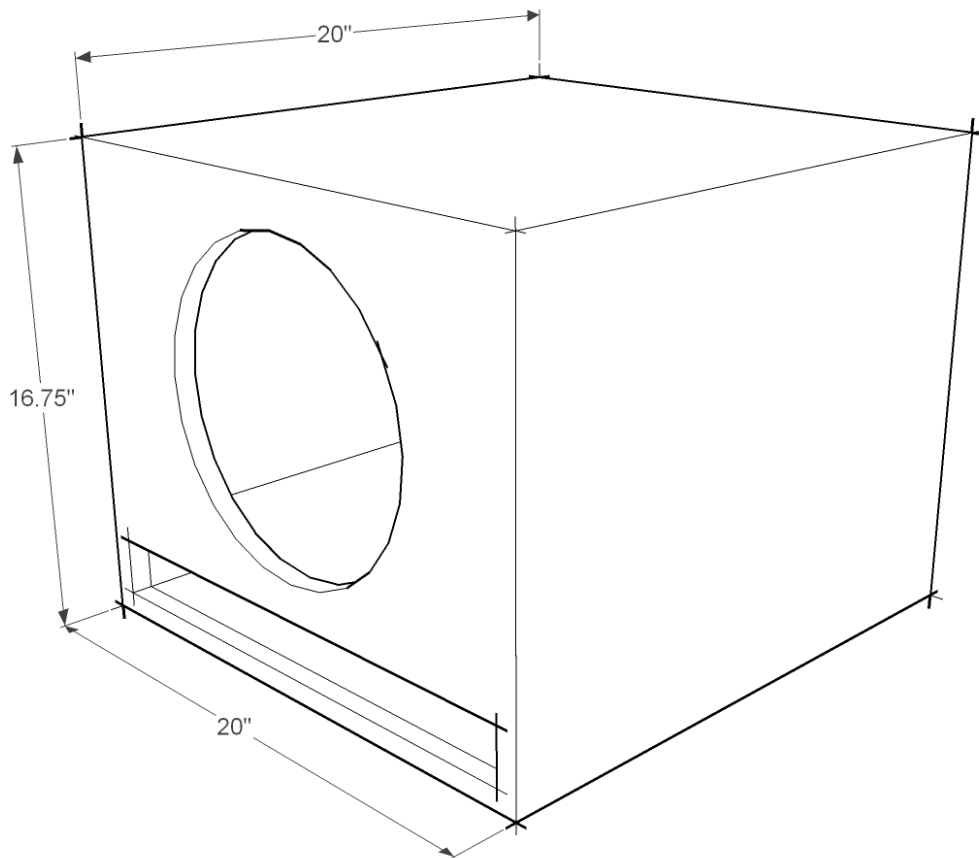

FRONT VIEW

SIDE VIEW

Vented Enclosure: 20" x 20" x 16.75" Tuning: 40 Hz

ANGLED VIEW

ANGLED VIEW

Vented Enclosure: 20" x 20" x 16.75" Tuning: 40 Hz