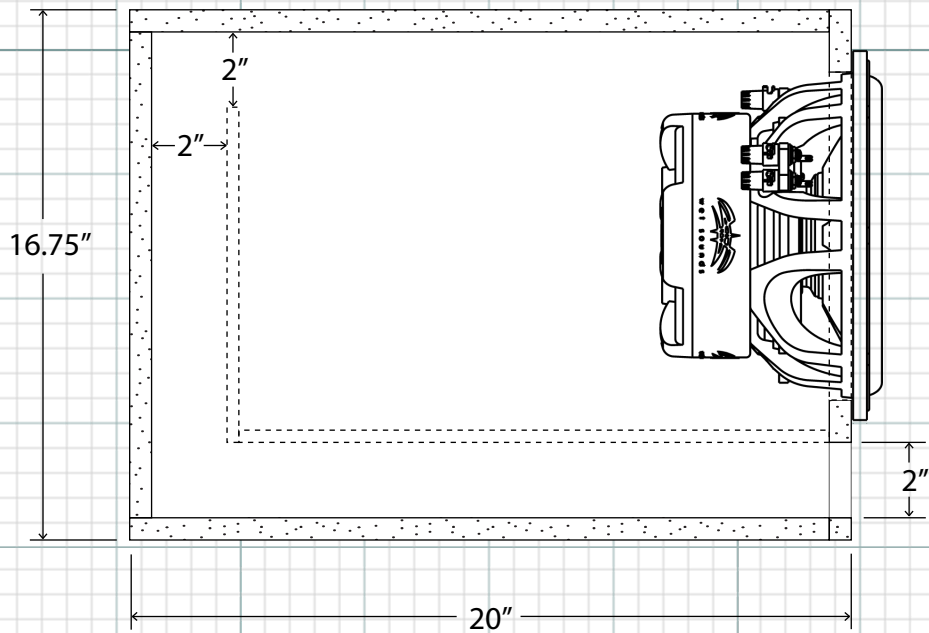

FRONT VIEW

SIDE VIEW

Vented Enclosure: 20" x 20" x 16.75" Tuning: 40 Hz

ANGLED VIEW

ANGLED VIEW

Vented Enclosure: 20" x 20" x 16.75" Tuning: 40 Hz